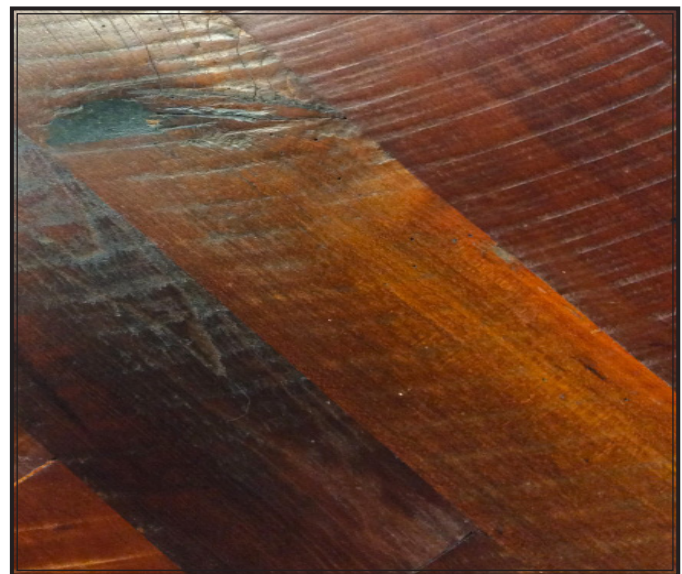

*Please note that wood is a natural product and because of this we recommend ordering samples of our products before making your flooring choice. We will send multiple pieces of each product to give a full representation of the grade and specie. Together, these pieces represent the grade, specie or product specified. Please do not reference an individual sample, piece of the sample or image as an accurate representation of the entire grade, specie or product. Please consult your sales representative with any questions or to request more samples.