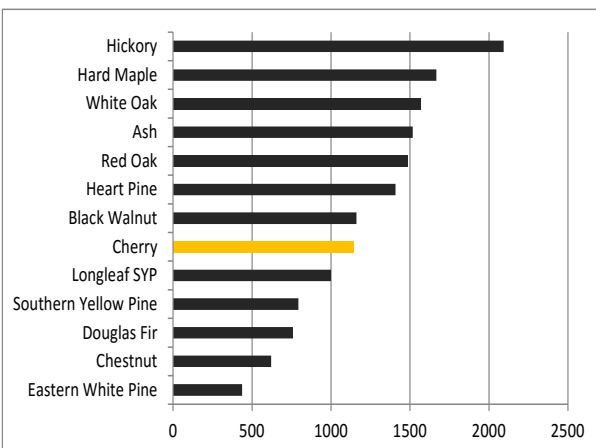

*Please note that wood is a natural product and because of this we recommend ordering samples of our products before making your flooring choice. We will send multiple pieces of each product to give a full representation of the grade and specie. Together, these pieces represent the grade, specie or product specified. Please do not reference an individual sample, piece of the sample or image as an accurate representation of the entire grade, specie or product. Please consult your sales representative with any questions or to request more samples.