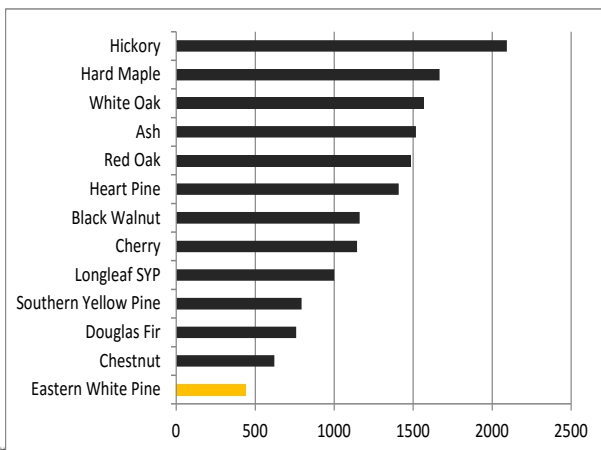

*Please note that wood is a natural product and because of this we recommend ordering samples of our products before making your flooring choice. We will send multiple pieces of each product to give a full representation of the grade and specie. Together, these pieces represent the grade, specie or product specified. Please do not reference an individual sample, piece of the sample or image as an accurate representation of the entire grade, specie or product. Please consult your sales representative with any questions or to request more samples.