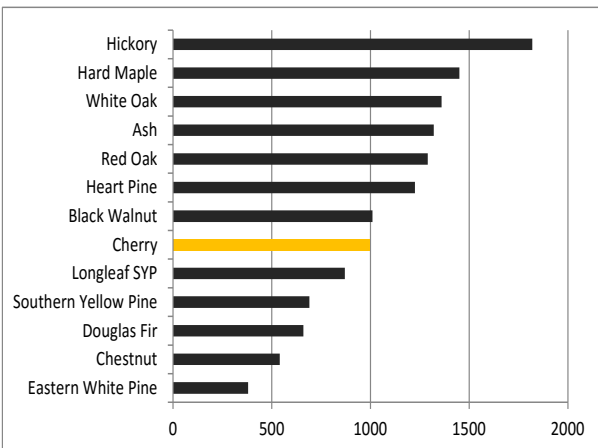

100% GREEN

- Made in the U.S.A.
- Manufactured in N.H.
- Bingham's office, showroom, kilns and manufacturing plant are heated by using wood waste