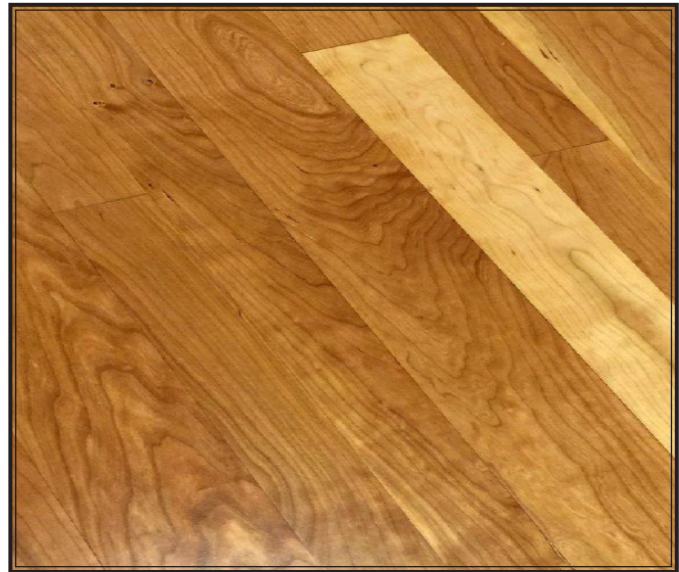

100% GREEN

- Made in the U.S.A.
- Manufactured in N.H.
- Bingham's office, showroom, kilns and manufacturing plant are heated by using wood waste