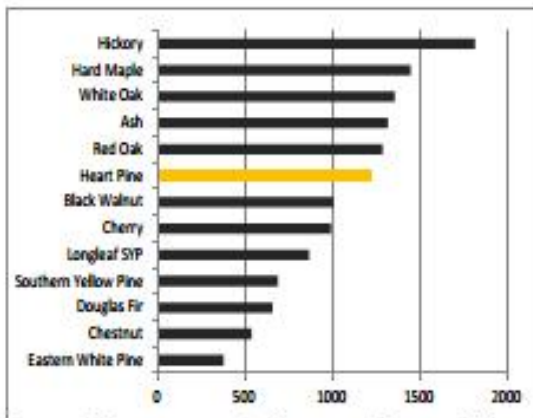

100% GREEN

- Made in the U.S.A.
- Manufactured in N.H.
- Bingham's office, showroom, kilns and manufacturing plant are heated by using wood waste