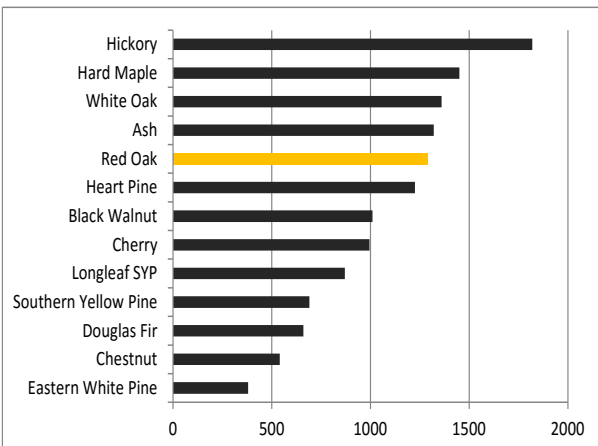

100% GREEN

- Made in the U.S.A.
- Manufactured in N.H.
- Bingham's office, showroom, kilns and manufacturing plant are heated by using wood waste